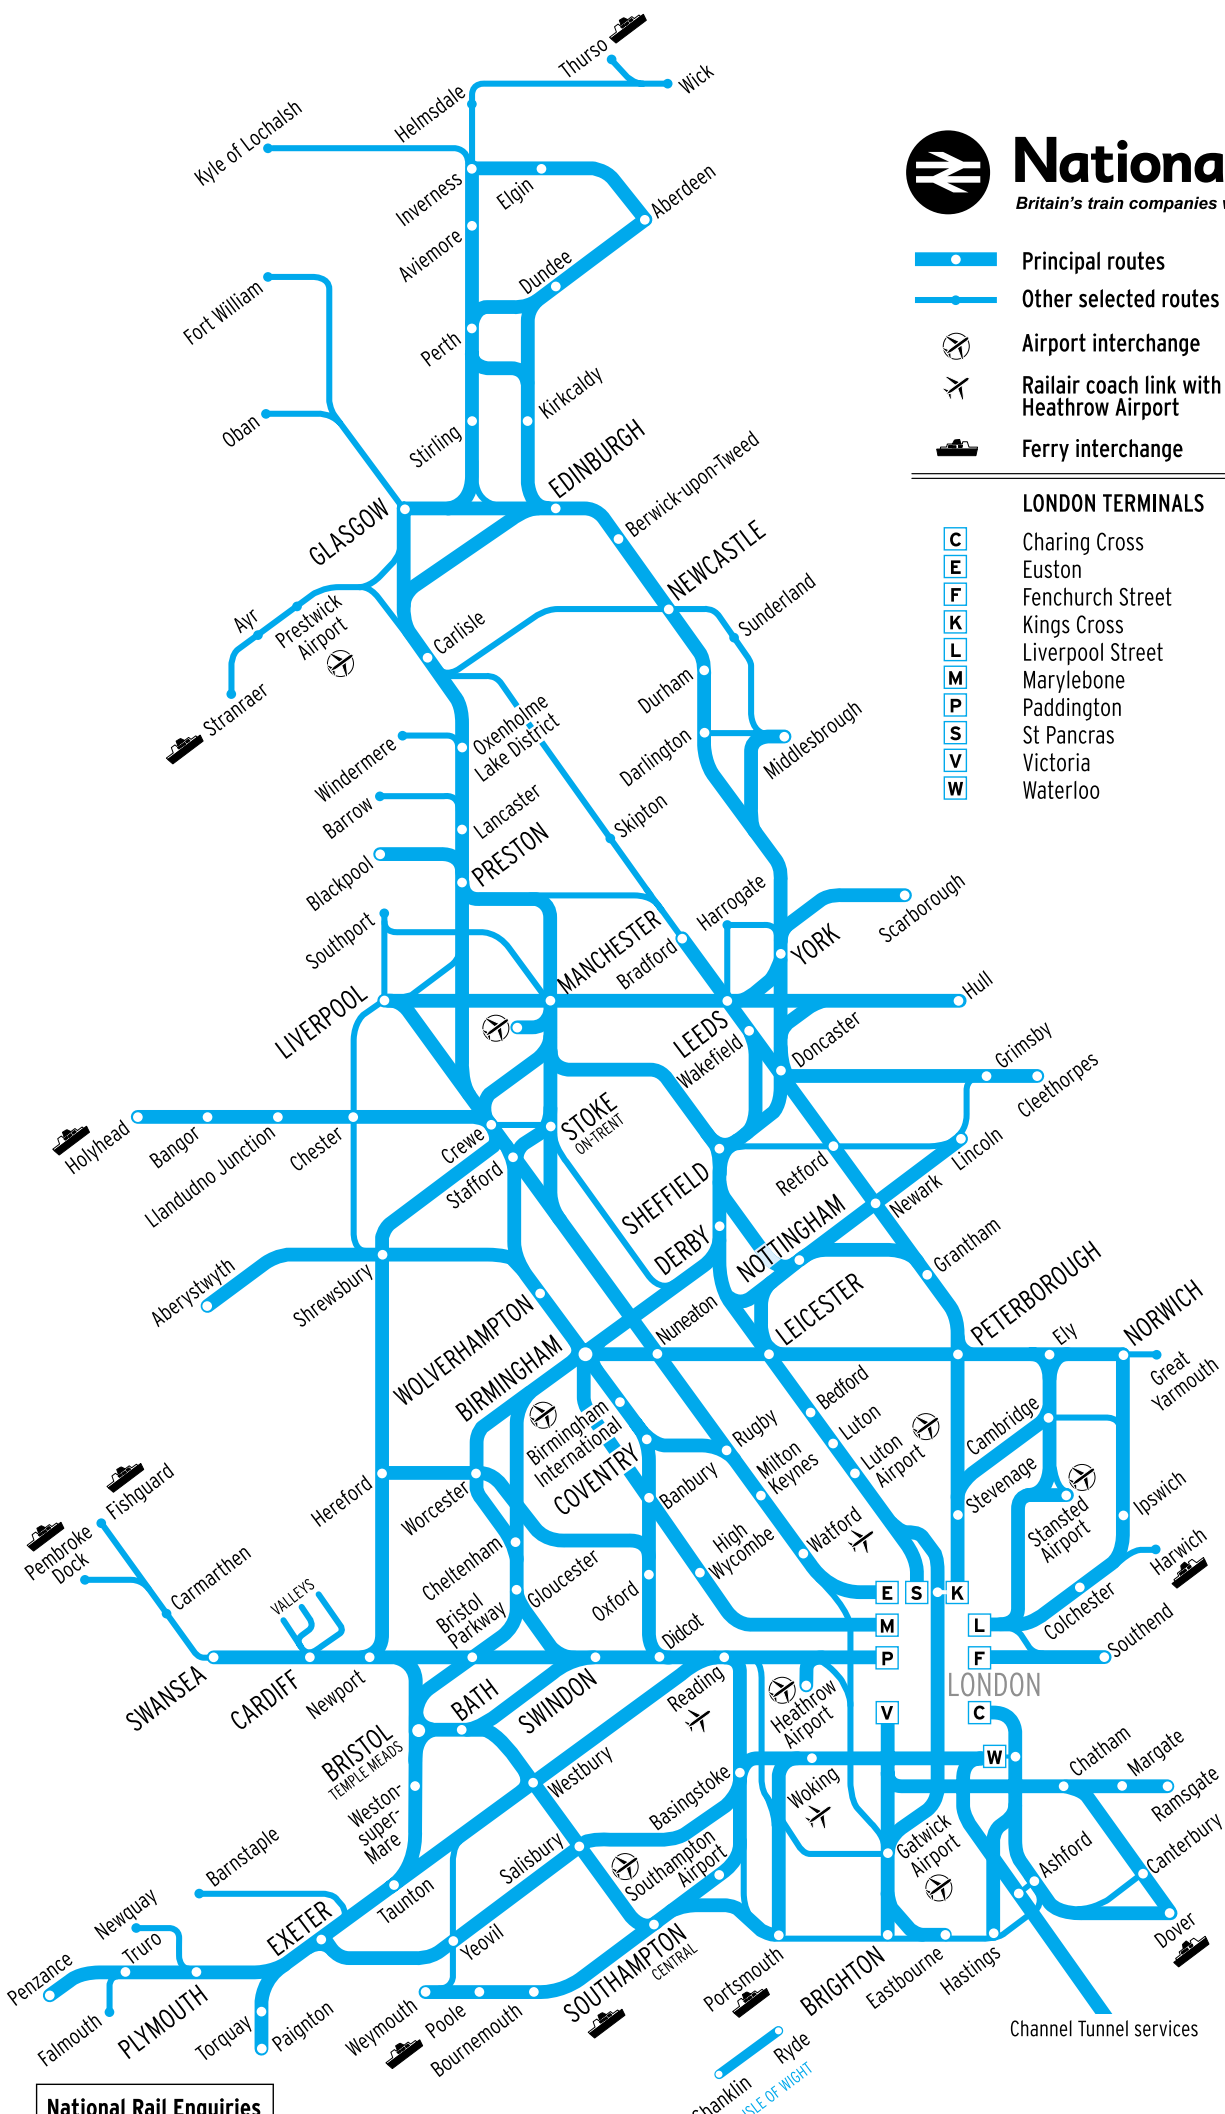

National Rail

Britain's train companies working together

- Principal routes
- Other selected routes
- Airport interchange
- Railair coach link with Heathrow Airport
- Ferry interchange

LONDON TERMINALS

- C** Charing Cross
- E** Euston
- F** Fenchurch Street
- K** Kings Cross
- L** Liverpool Street
- M** Marylebone
- P** Paddington
- S** St Pancras
- V** Victoria
- W** Waterloo